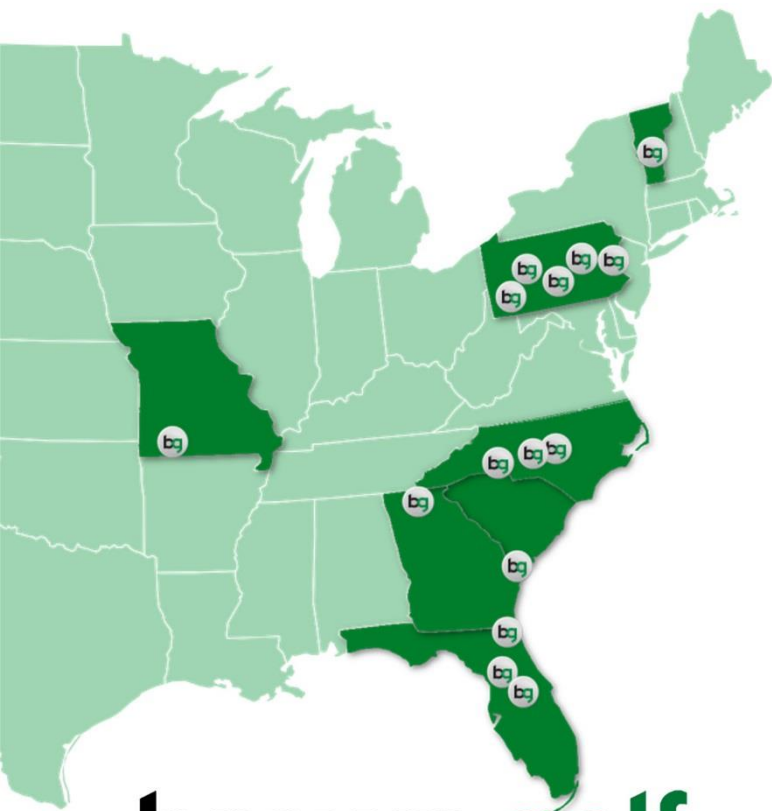

BROWN GOLF NATIONAL RECIPROCAL PROGRAM

MORE INFO AT WWW.BROWNGOLFMANAGEMENT.COM

As a member of a Brown Golf club, you are automatically granted full access to all Brown Golf Clubs. This program is available any day during the week and the cost to play another course under this program is very affordable.

browngolf

BROWN GOLF RECIPROCAL RATES

Access to All Brown Golf Facilities

\$49 In-Season / \$39 Off-Season

Complimentary Practice Facilities

*All Tee Times must be booked through your clubs GM or Head Golf Professional. Contact Club for Seasonal Timeframes

GEORGIA

Apple Mountain Resort & Golf Club
www.AppleMountainGolfGA.com

NORTH CAROLINA

CC Whispering Pines
www.CountryClubofWhisperingPines.com

Foxfire Resort & Golf
www.FoxfireResortandGolf.com

Tanglewood Golf
www.Forsyth.cc/Parks/Tanglewood/Golf

Island West Golf Club
www.IslandWestGolf.net

VERMONT

Green Mountain National
www.GMNGC.com

PENNSYLVANIA

Greensburg Country Club
www.GreensburgCC.com

Mahoning Valley Country Club
www.MahoningValleyCC.com

Lederach Golf Club
www.LederachGolfClub.com